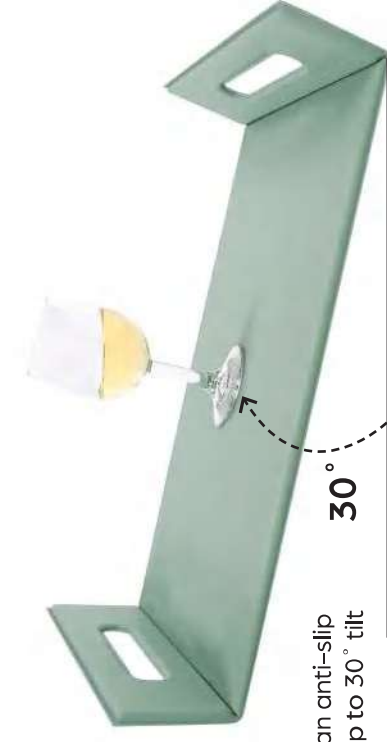

GREY

BLACK

Features an anti-slip
function up to 30° tilt
position*

* maximum inclination tested with lightweight surface objects.

TOGO

WEDGE

Vegan Leather Mats

Beauty is when perfection fits on your table. The solution for round table is finally here!