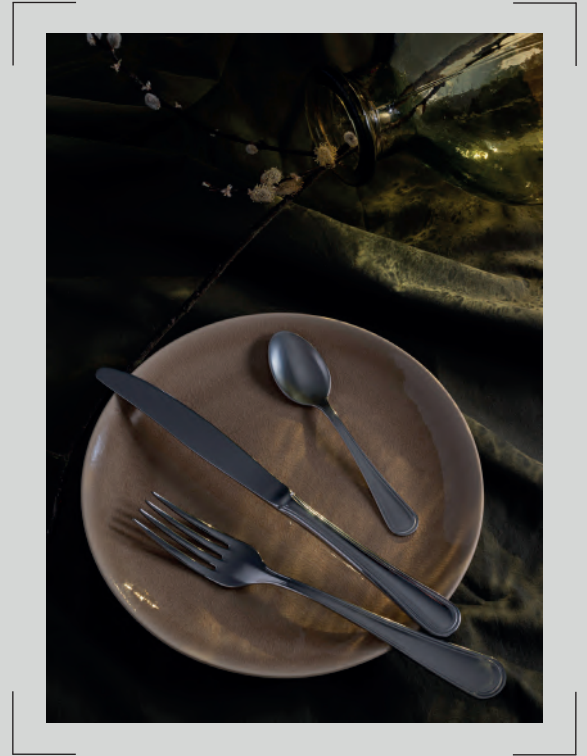

CRISTEMA®

HANDS OF SOUL

DESNA

When simplicity and elegance come together, Desna is born. A model capable of enhancing your table in the best way possible.

| Material	18/10 AISI 304
| Thickness-Espesor	2,5mm
| Finishing-Acabado	Polished (High Shine) Pulido (Alto Brillo)