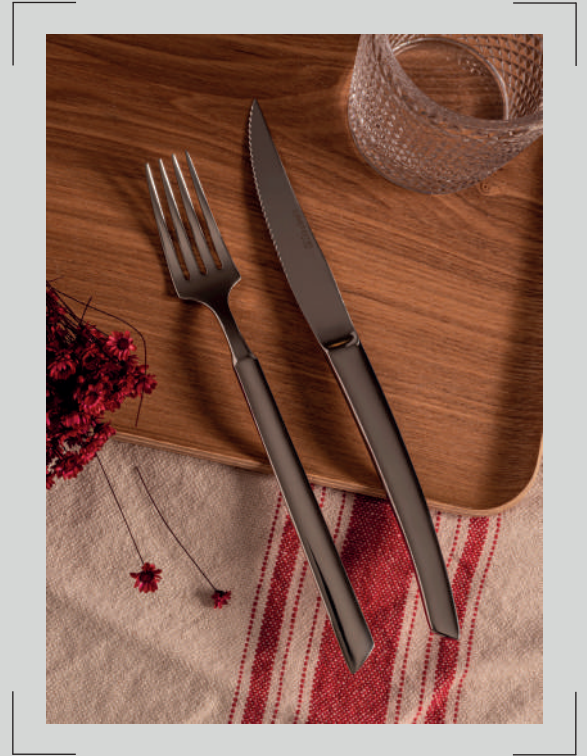

CRISTEMA®

HANDS OF **SOUL**

MANAUS

Iconic capital of Amazonas, Manaus is immersed in its dense forests and irregular contours, which served as inspiration of this model designed to satisfy steak lovers. Its timeless and classic design provides an intense and mysterious atmosphere to your table.

<i>/ Material</i>	18/10 AISI 304
<i>/ Thickness-Espesor</i>	4,0mm
<i>/ Finishing-Acabado</i>	Polished (High Shine) Pulido (Alto Brillo)