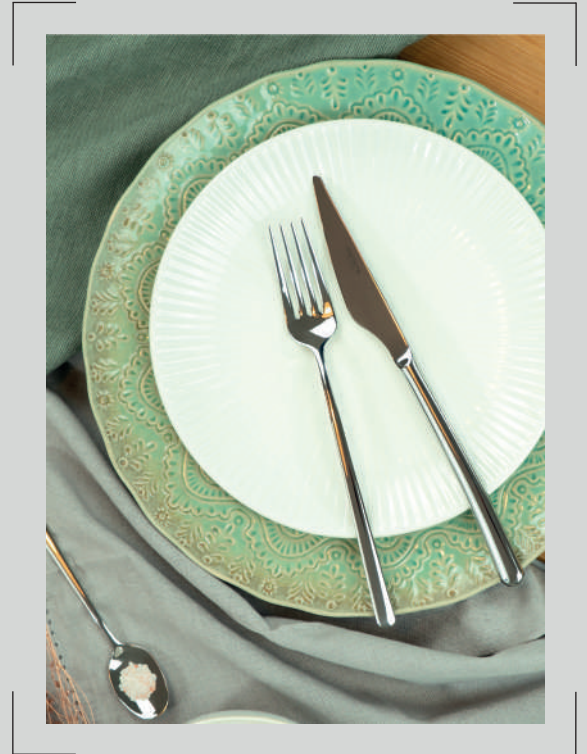

CRISTEMA®

HANDS OF **SOUL**

MACAU

Enigmatic and minimalist, Macau breathes simplicity and tranquility. Inspired by its lifestyle free of expendable accessories, this model represents the true meaning that less is more.

/ Material	18/10 AISI 304
/ Thickness-Espesor	4,0mm
/ Finishing-Acabado	Polished (High Shine) Pulido (Alto Brillo)