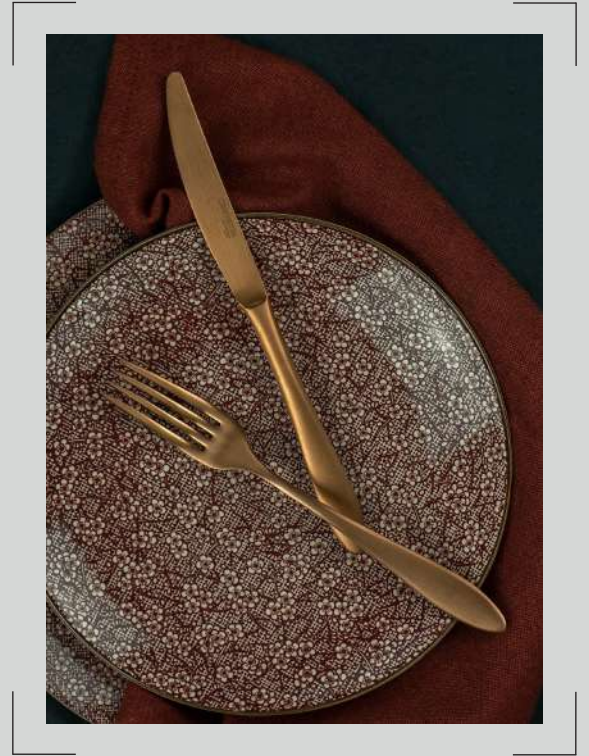

CRISTEMA®

HANDS OF **SOUL**

COLOMBO

Colombo is characterized by its gently curved and symmetrical lines. It is the reflection of the balance and harmony. Colombo is a classic model that suits any environment.

<i>/ Material</i>	18/10 AISI 304
<i>/ Thickness-Espesor</i>	3,0mm
<i>/ Finishing-Acabado</i>	Polished (High Shine) Pulido (Alto Brillo)