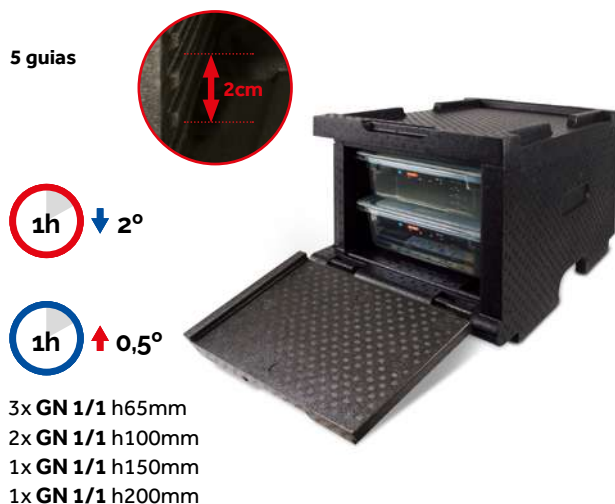

1x
 Ref. **41500** / 48L
 657x420xh379mm INT:550x330xh239mm
 PVP:178,59 €/ud.