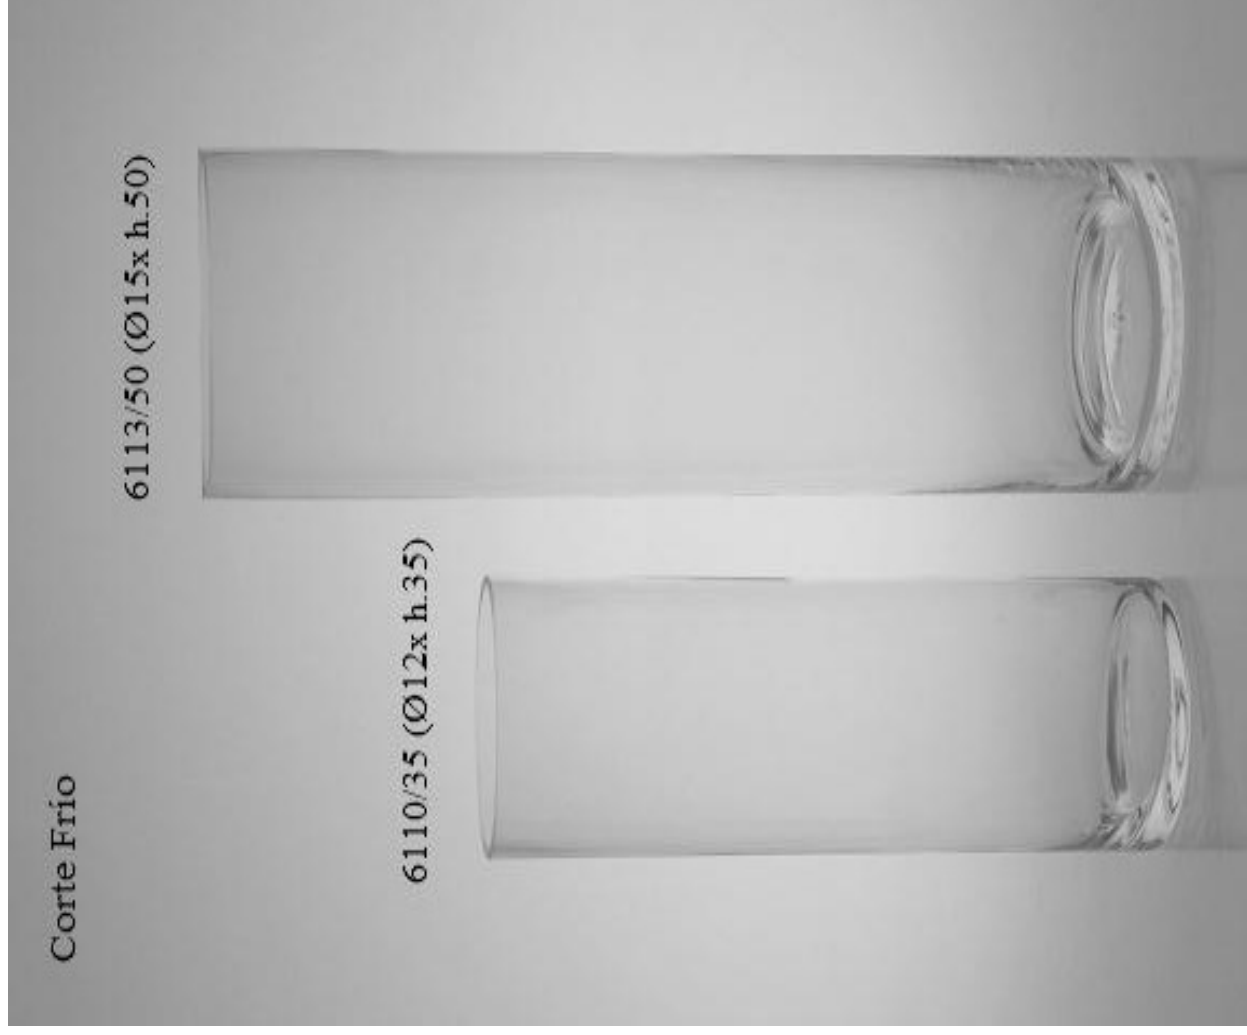

Ref. 05.6110.35 CILINDRO 6110/35
Ref. 05.6113.50 CILINDRO 6113/50