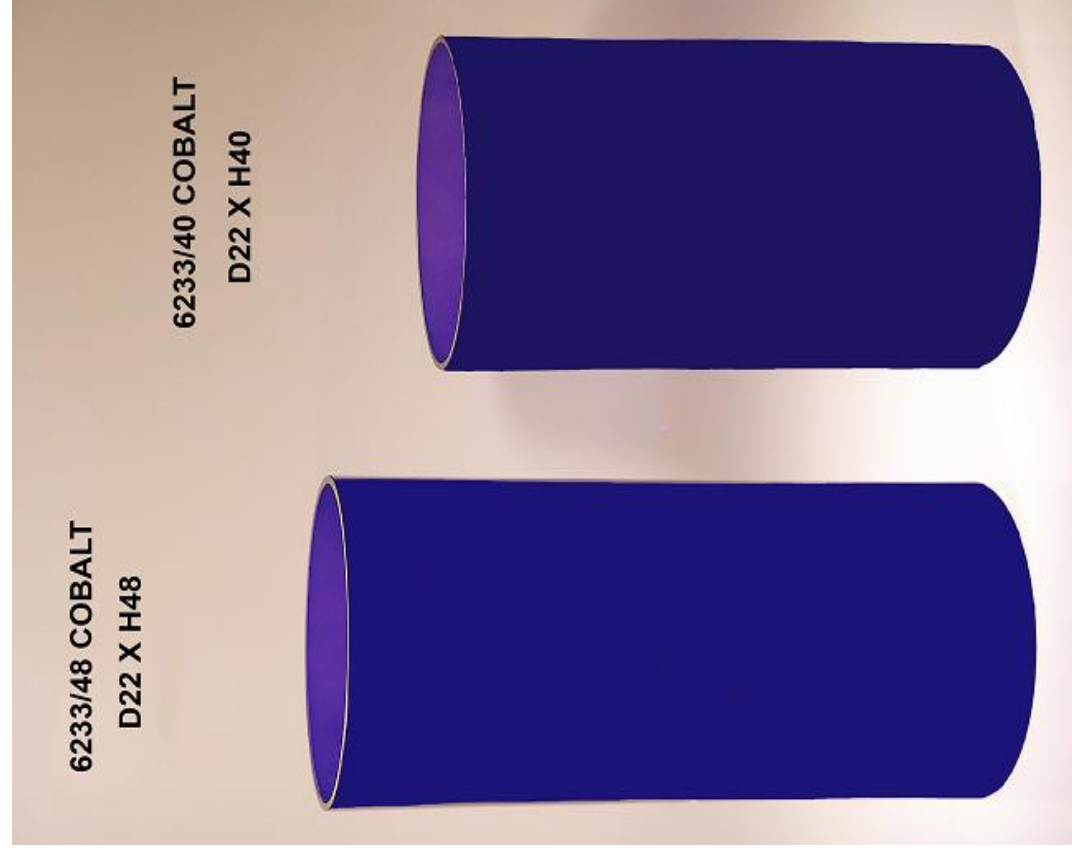

Ref. 05.0233.48 CILINDRO 233/48

Ref. 50.0233.48 CILINDRO 233/48 COBALTO

Ref. 50.0233.40 CILINDRO 233/40 COBALTO

233/48 (Ø22x h.48)