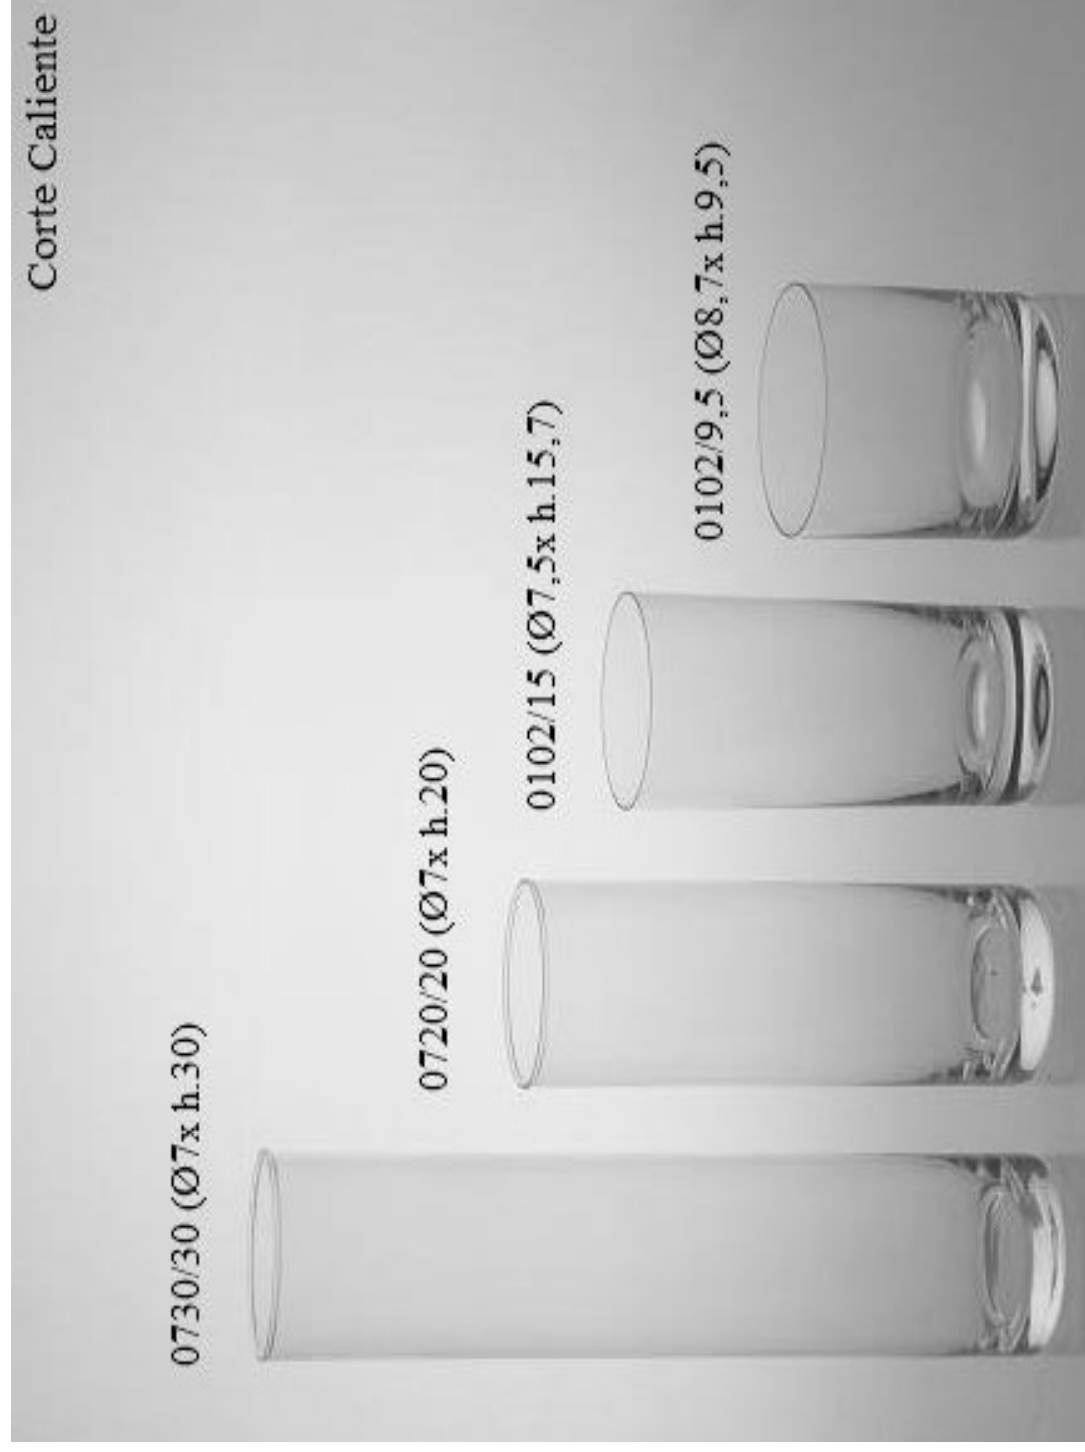

Ref. 05.0620.00 VIOLETERO 0620/30D
Ref. 05.0625.00 VIOLETERO 0625/30D

0620/30D 0625/30D
(Ø8x h.30) (Ø9x h.30)

Ref. 05.0881.25 VIOLETERO 0881/25-D (Ø. 8,5 -H. 25 cm.)

0881/25D
(Ø8,5x h.25)

Ref. 05.1845.27 VIOLETERO 1845/27
Ref. 05.1862.30 VIOLETERO 1862/30D

Ref. 05.1865.40 VIOLETERO 1865/40 (Ø. 4,5 X base 9 -H. 40 cm.)

Ref. 05.6211.20 VIOLETERO ABRIL 6211/20 (Ø. 3,5 X 7,5 -H. 20 cm.) -Cap. 120 ML.

CILINDROS :
RECTOS , CONICOS , CURBADOS

Ref. 05.0040.35 CILINDRO 0040/35 (Ø. 35 -H. 8 cm.)
Ref. 05.0040.20 CILINDRO 0040/20 (Ø. 20 -H. 8 cm.)
Ref. 05.0040.15 CILINDRO 0040/15 (Ø. 15 -H. 8 cm.)

Ref. 50.0233.40 CILINDRO 233/40 COBALTO

233/48 (Ø22x h.48)

Ref. 05.0715.15 CILINDRO 0715/15 = (0102/15) Descatalogado
Ref. 05.0715.10 CILINDRO 0715/10 = (0102/9,5)

Ref. 05.0720.20 CILINDRO 0720/20

Ref. 05.0730.30 CILINDRO 0730/30