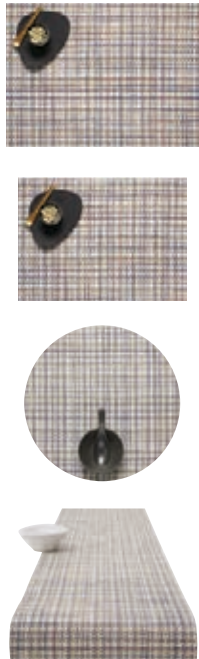

Basketweave™

Custom Sizes Available

SHAPE		SIZE	STYLE - COLOR
	Rectangle	14" x 19" 36 x 48 cm	100110 - ---
	Hosp. Rectangle	12" x 16" 30 x 41 cm	100109 - ---
	Round	Diam. 15" 38 cm	100111 - ---
	Runner	14" x 72" 36 x 183 cm	100108 - ---
	Custom Coasters	Custom only.	100236 - ---
	Custom Tablemat	Custom only.	100280 - ---
	Worktop	Custom only.	100692 - ---