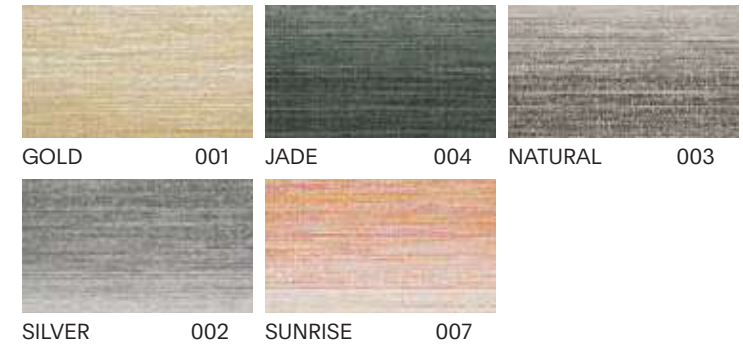

Mesa™

© 2022 Chilewich

Not Available for Customization

SHAPE		SIZE		STYLE - COLOR
	Rectangle	14" x 19"	36 x 48 cm	100759 - ---

Ombre™

Limited Customization Available

SHAPE		SIZE		STYLE - COLOR
	Rectangle	14" x 19"	36 x 48 cm	100455 - ---
	Runner	14" x 72"	36 x 183 cm	100457 - ---
	Custom Tablemat	Custom only.		100472 - ---
	Worktop	Custom only.		100755 - ---