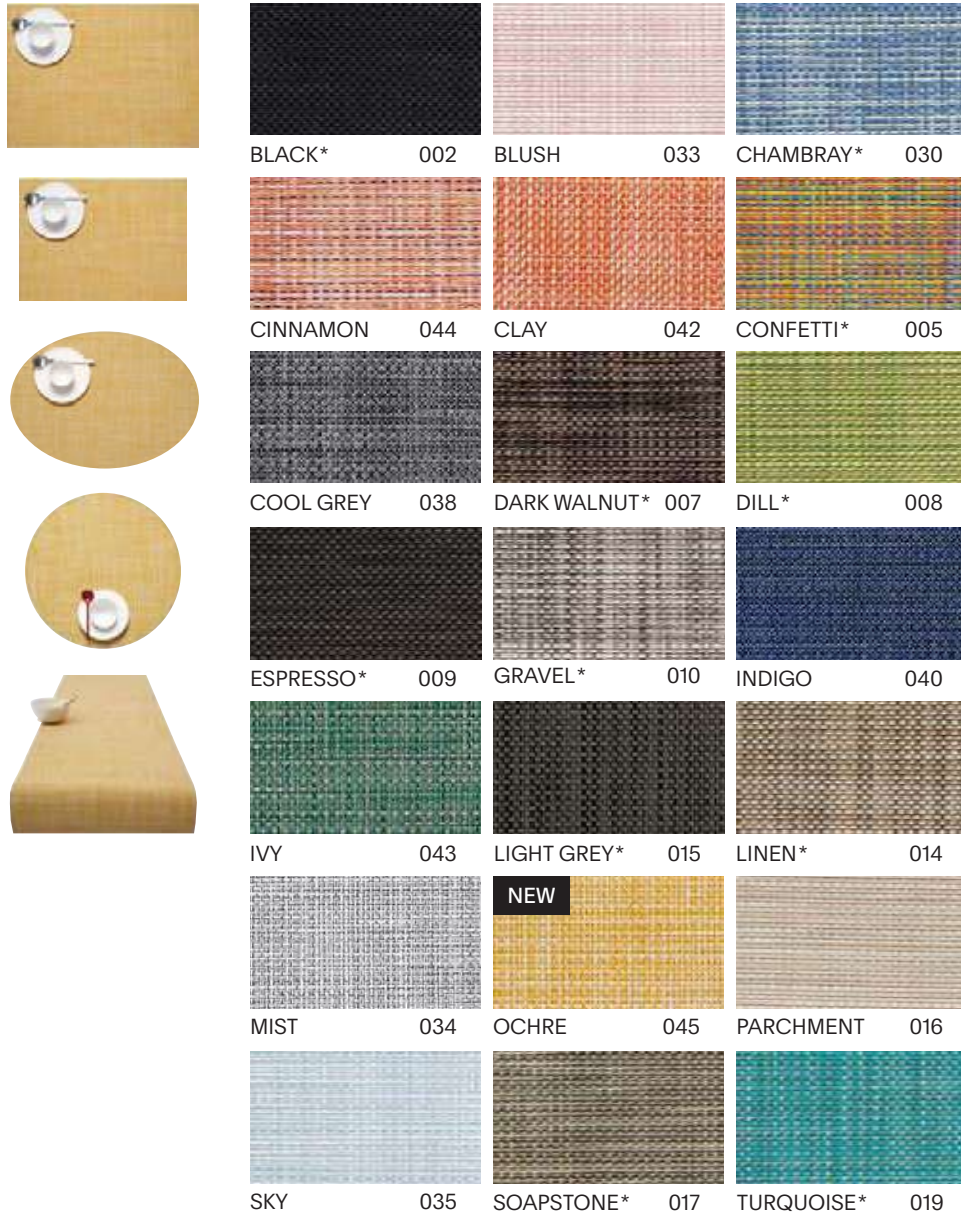

Mini Basketweave™

Custom Sizes Available

*Hospitality Oval available in noted colors only.