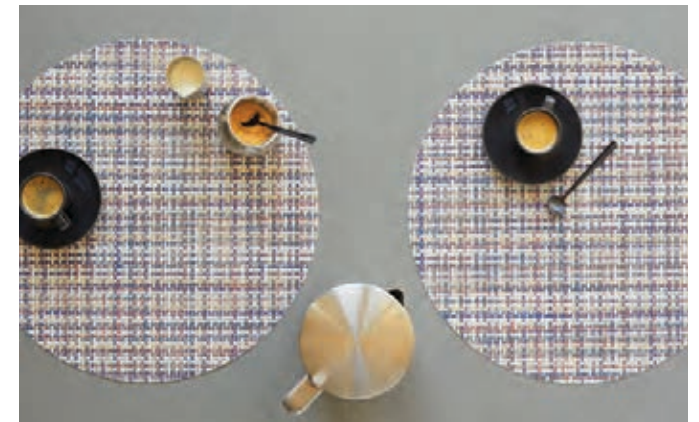

Spring/Summer 2024 Introductions