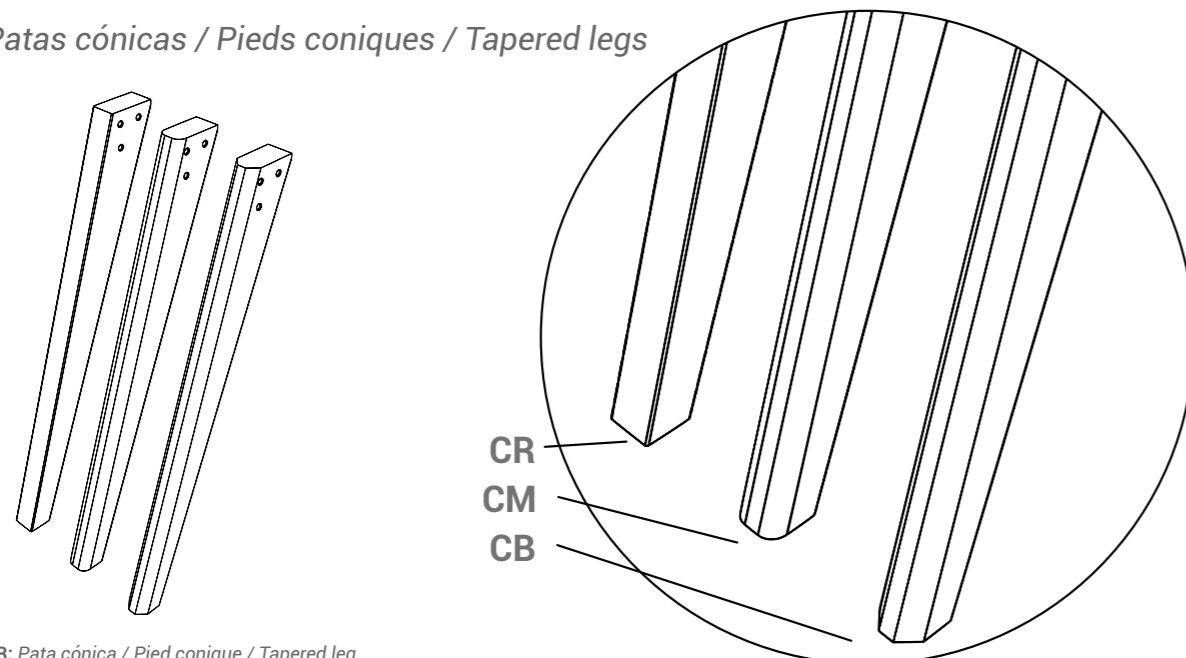

Patas cónicas / Pieds coniques / Tapered legs

CR: Pata cónica / Pied conique / Tapered leg
CM: Pata cónica con media caña / Pied conique avec chant arrondi / Tapered leg with bullnose edge
CB: Pata cónica con bisel / Pied conique avec chant biseau / Tapered leg with bevel edge

Base Four h72

Altura de la base / Hauteur de la base / Height of the base: 72 cm.
Medida en la base / Mesure à la base / Measure at the base: 50x50, 64x64, 78x78 cm.

Apto para encimeras / Compatible avec plateaux / Compatible with table tops:
70x70 - 80x80 - 90x90 - 100x100

Base Four h72

Altura de la base / Hauteur de la base / Height of the base: 72 cm.
Medida en la base / Mesure à la base / Measure at the base: 50x50, 64x64, 78x78 cm.

Apto para encimeras / Compatible avec plateaux / Compatible with table tops:
70ø - 80ø - 90ø - 100ø - 110ø - 120ø

Base Four h72 Rectangular

Altura de la base / Hauteur de la base / Height of the base: 72 cm.
Medida en la base / Mesure à la base / Measure at the base: L: 110 cm - W: 70 cm.

Apto para encimeras / Compatible avec plateaux / Compatible with table tops:
110x70 - 120x80

Base Four h72 Doble

Altura de la base / Hauteur de la base / Height of the base: 72 cm.
Medida en la base / Mesure à la base / Measure at the base: 50x{x} - 64x{x} - 78x{x} cm.

Apto para encimeras / Compatible avec plateaux / Compatible with table tops:
150x70 - 160x70 - 180x70 - 200x70 - 220x70 - 240x70
150x80 - 160x80 - 180x80 - 200x80 - 220x80 - 240x80
150x90 - 160x90 - 180x90 - 200x90 - 220x90 - 240x90
150x100 - 160x100 - 180x100 - 200x100 - 220x100 - 240x100

Base Four h107

Altura de la base / Hauteur de la base / Height of the base: 107 cm.
Medida en la base / Mesure à la base / Measure at the base: 50x50 cm.

Apto para encimeras / Compatible avec plateaux / Compatible with table tops:
60x60 - 70x70

Base Four h107

Altura de la base / Hauteur de la base / Height of the base: 107 cm.
Medida en la base / Mesure à la base / Measure at the base: 50x50 cm.

Apto para encimeras / Compatible avec plateaux / Compatible with table tops:
60ø - 70ø