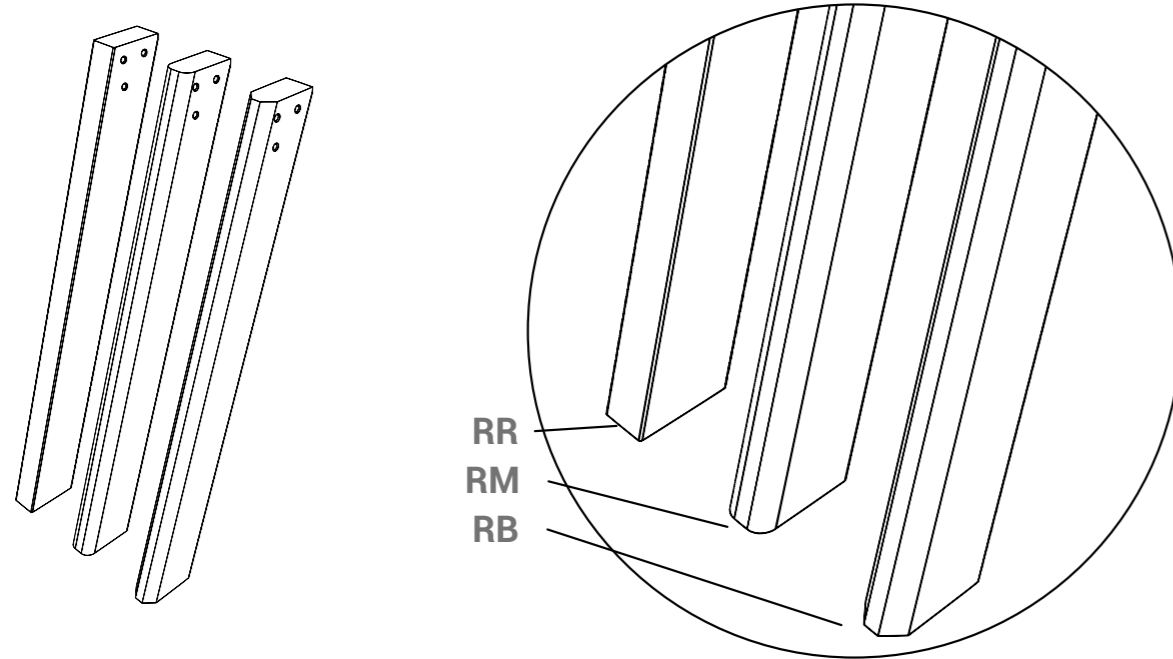

Patas rectas / Pieds droites / Straigh legs

RR: Pata recta / Pied droite / Straigh leg
RM: Pata recta con media caña / Pied droite avec chant arrondi / Straigh leg with bullnose edge
RB: Pata recta con bisel / Pied droite avec chant biseau / Straigh leg with bevel edge